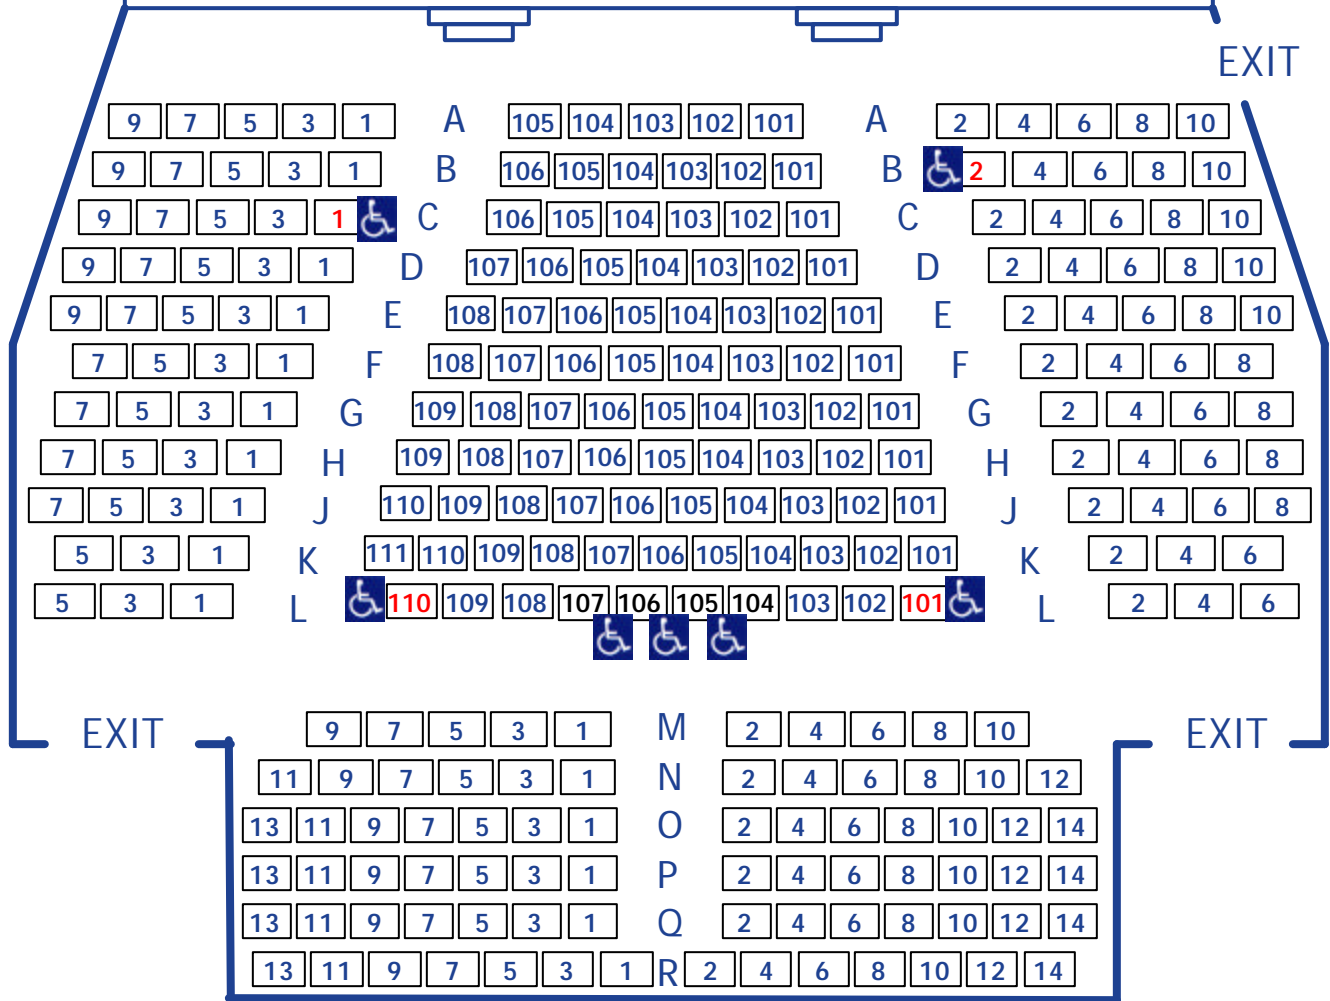

# WAUKESHA CIVIC THEATRE

## Mardi Bryant Jones Mainstage Theatre

STAGE

LOBBY

♿ NNN = Wheelchair accesible seating

♿ NNN = Removable armrest seating

Mainstage Seating Chart